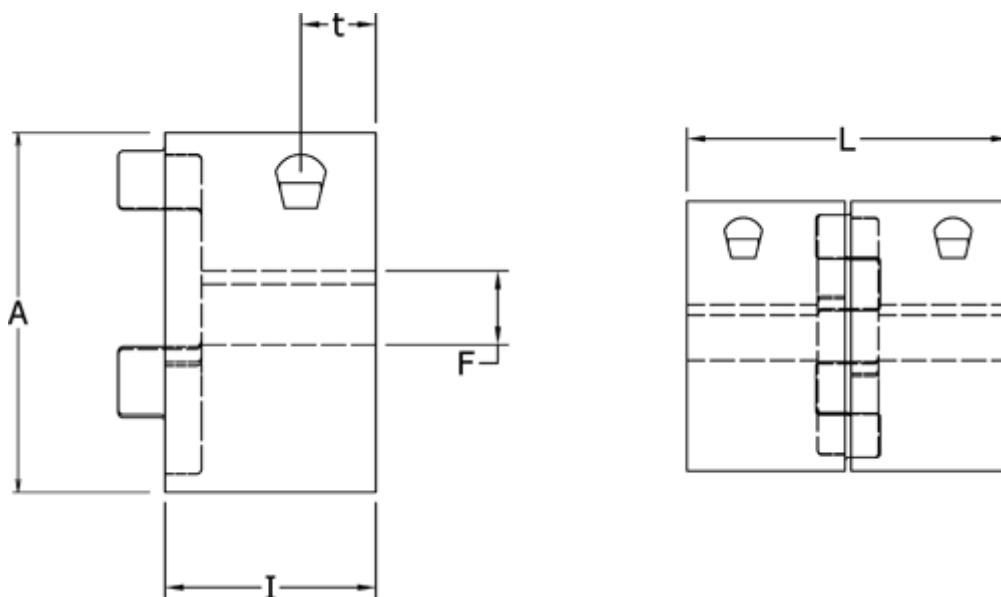

# Data Sheet

Article number: 3335028M035

Description: Clamping Hub Klonex ES 38/45  
ALU Aluminium, Bore 35H7 mm

## Measures

A = 65  
F = 35  
I = 35  
L = 90  
t = 13.5